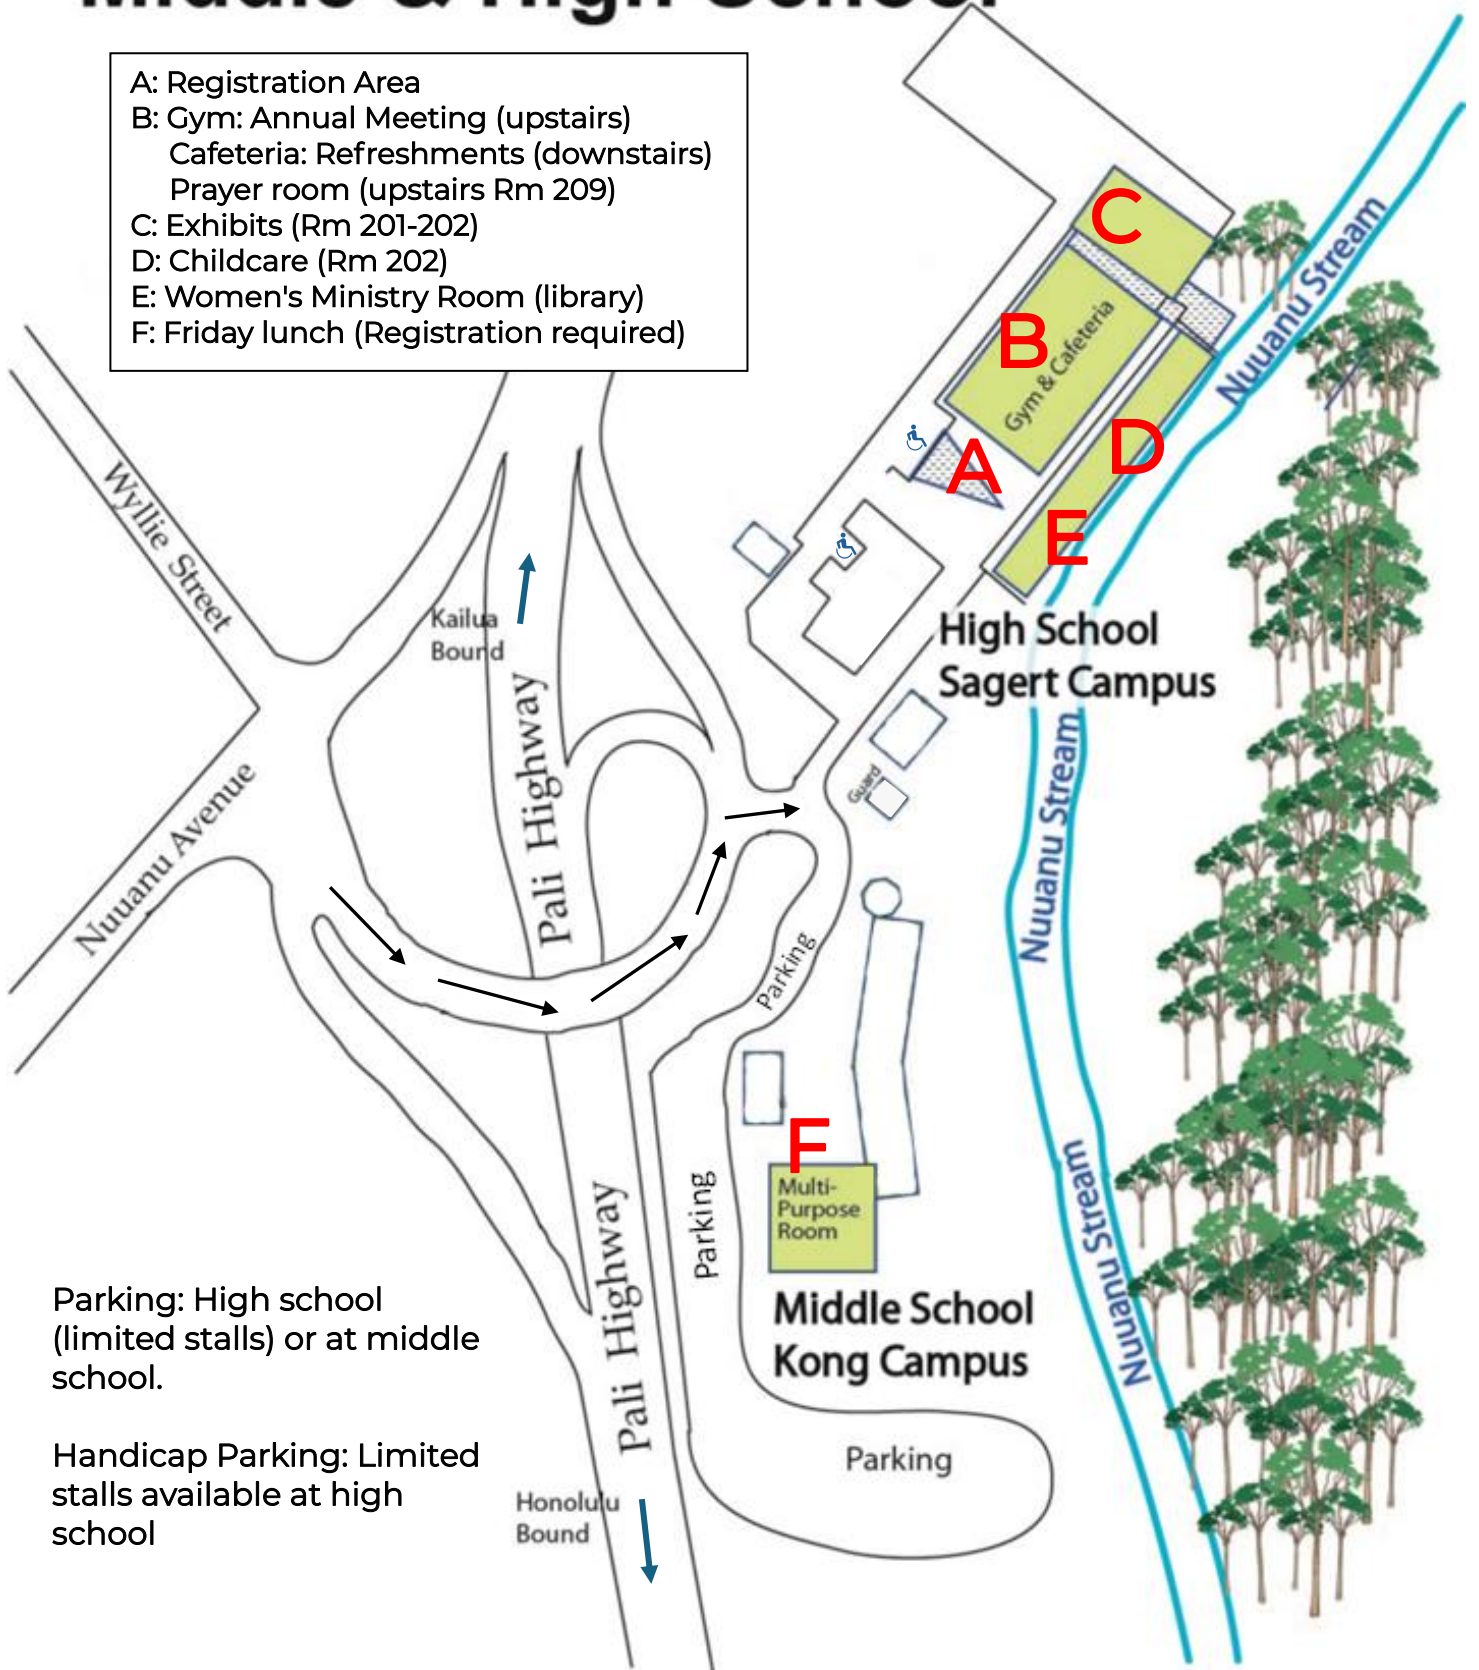

Hawaii Baptist Academy Middle & High School

- A: Registration Area
- B: Gym: Annual Meeting (upstairs)
Cafeteria: Refreshments (downstairs)
Prayer room (upstairs Rm 209)
- C: Exhibits (Rm 201-202)
- D: Childcare (Rm 202)
- E: Women's Ministry Room (library)
- F: Friday lunch (Registration required)

Parking: High school (limited stalls) or at middle school.

Handicap Parking: Limited stalls available at high school