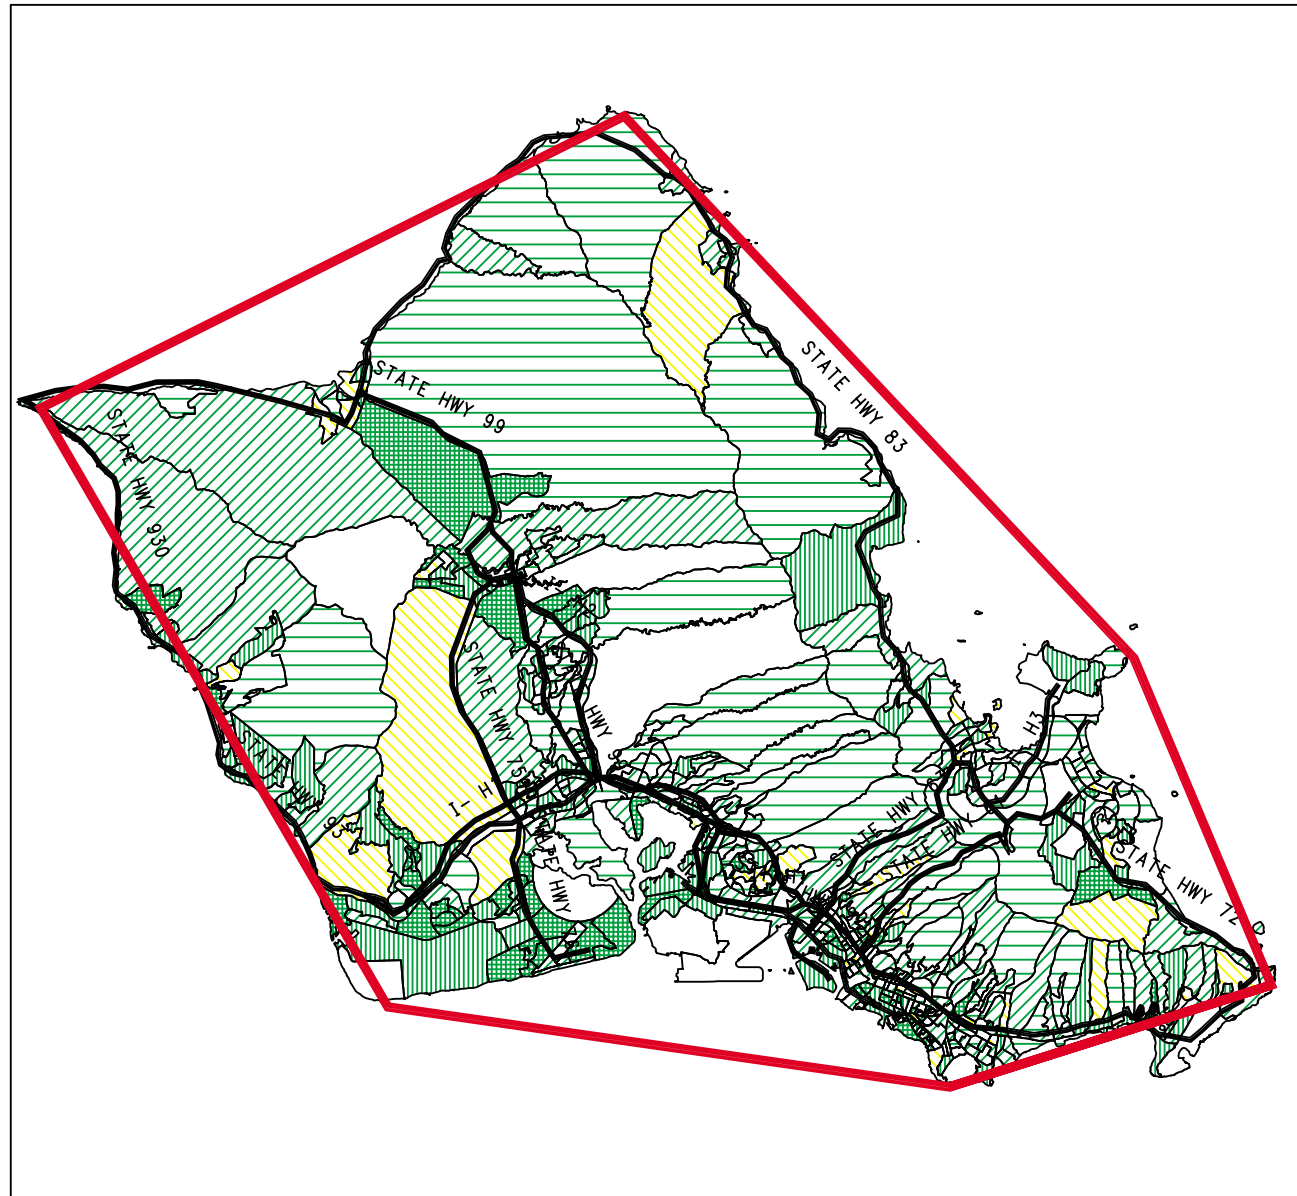

HAWAII - HONOLULU ENTIRE ISLAND - HONOLULU, HI 96826

MINISTRY AREA BY BLOCK GROUP

PROJECTED POPULATION GROWTH PERCENTAGE BETWEEN 2017 AND 2022

- -3% to -1%
- -1% to 1%
- 1% to 5%
- 5% to 10%
- 10% to 15%

National Average: 3.8%

Study Area

Major Highways

Only areas with at least 10 households shown