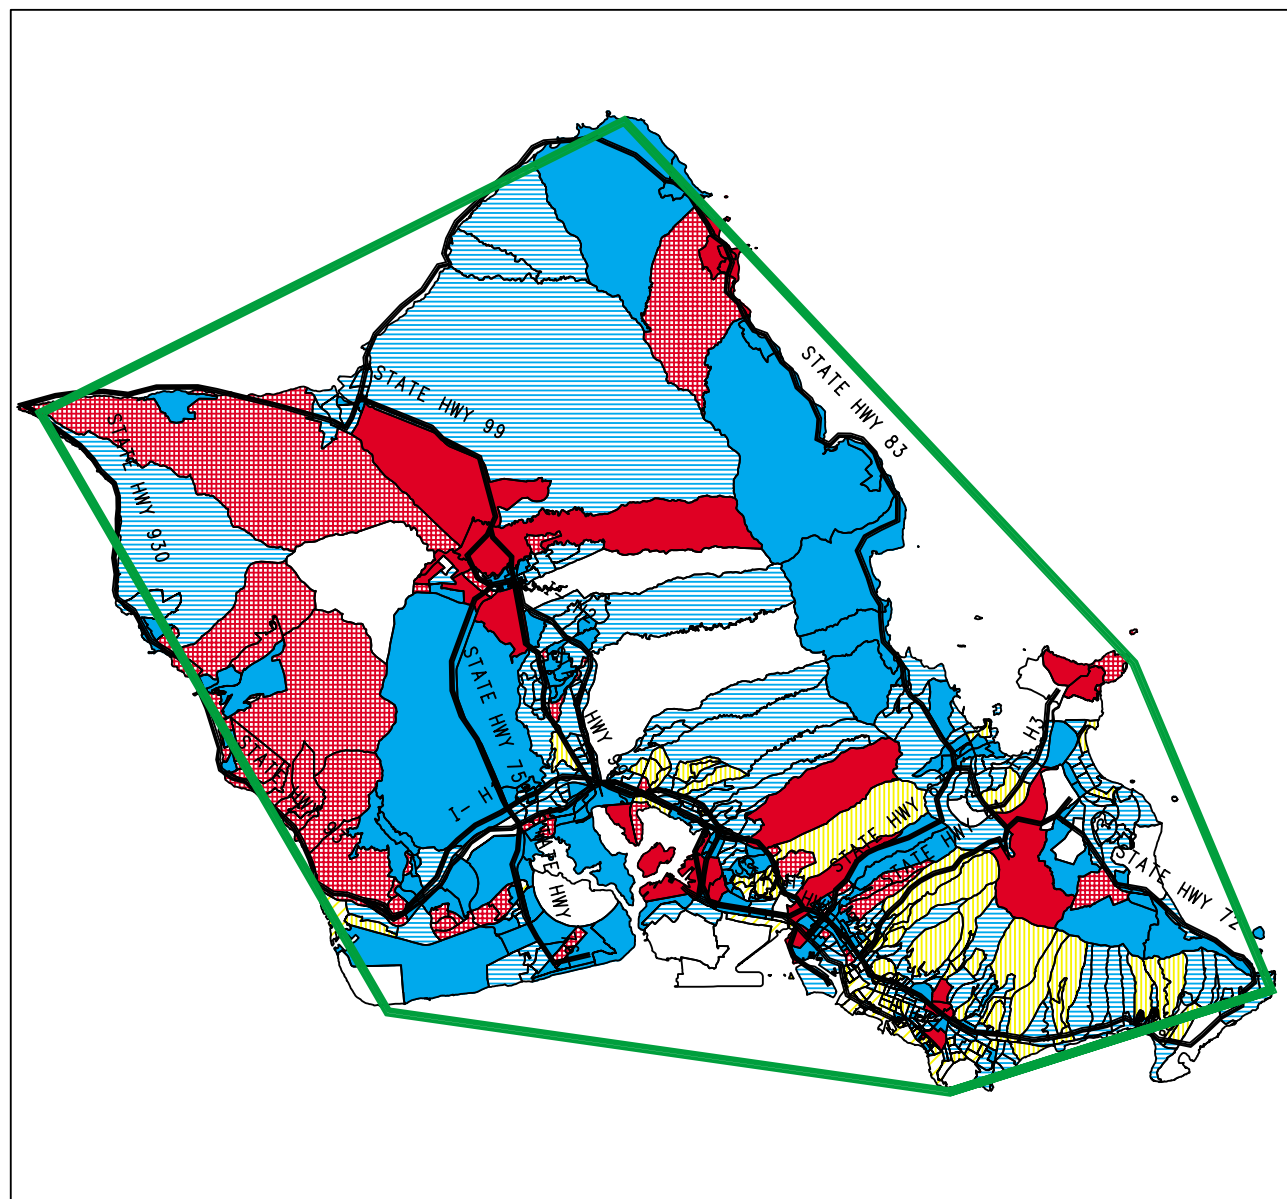

MINISTRY AREA BY BLOCK GROUP

PERCENTAGE OF 2017
POPULATION:
AGES 18-29

National Average: 16.6%

 Study Area

 Major Highways

Only areas with at least 10 households shown

HAWAII - HONOLULU ENTIRE ISLAND - HONOLULU, HI 96826