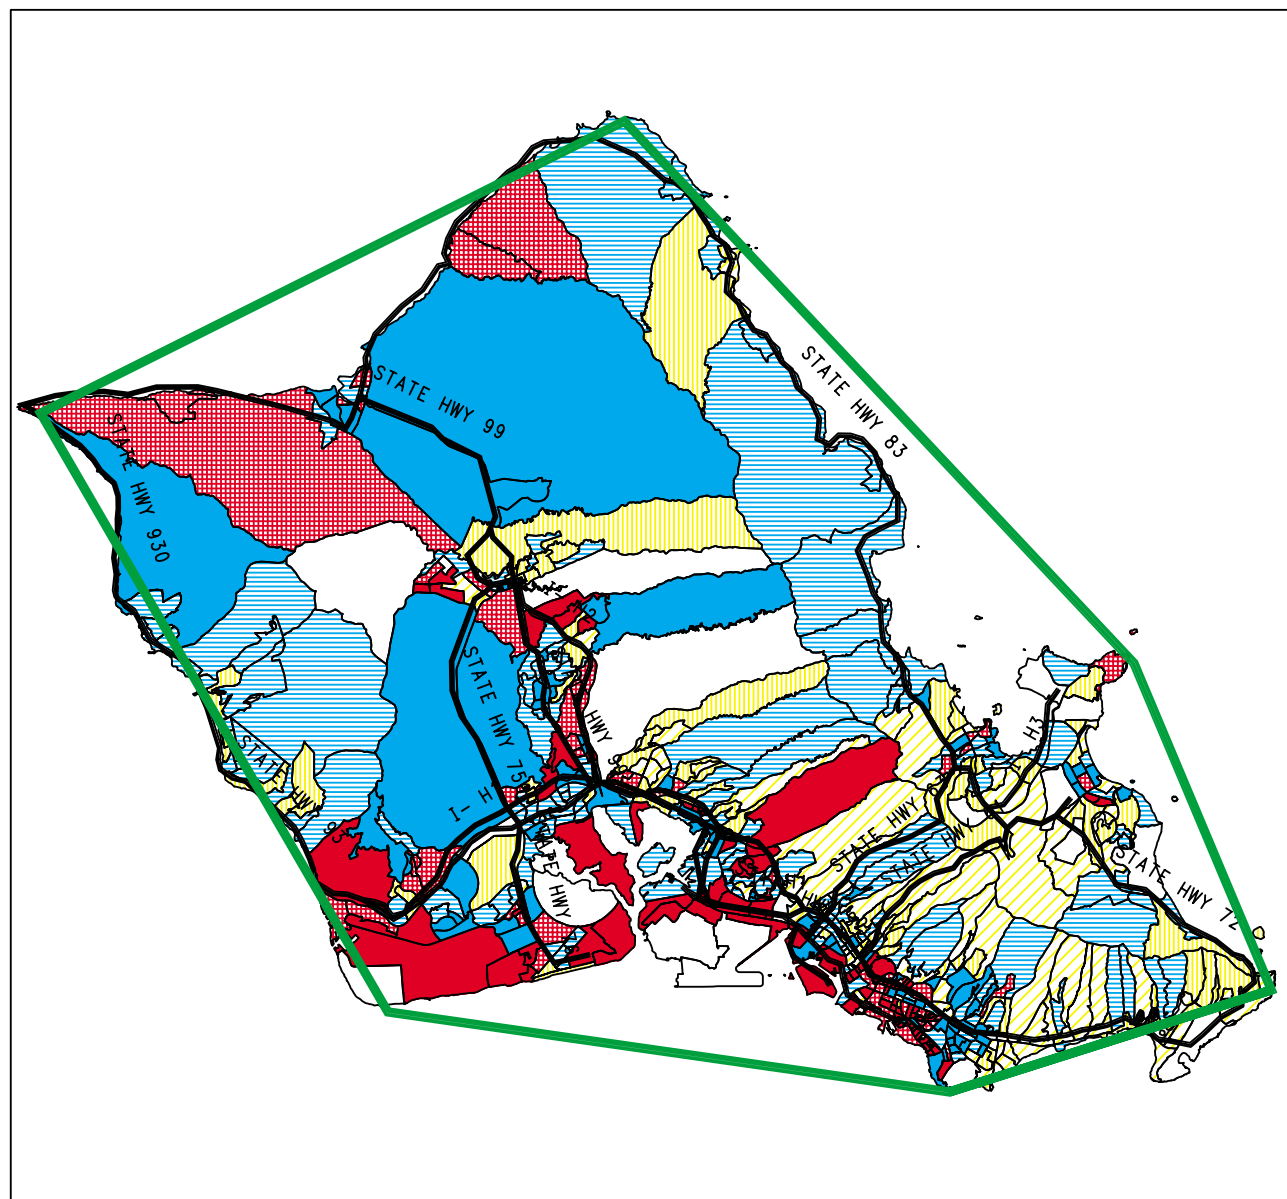

MINISTRY AREA BY BLOCK GROUP

PERCENTAGE OF 2017
POPULATION:
AGES 0-17

National Average: 22.8%

Study Area

Major Highways

Only areas with at least 10 households shown

HAWAII - HONOLULU ENTIRE ISLAND - HONOLULU, HI 96826

MINISTRY AREA BY BLOCK GROUP

PERCENTAGE OF 2017
POPULATION:
AGES 30-49

National Average: 25.5%

Study Area

Major Highways

Only areas with at least 10 households shown

HAWAII - HONOLULU ENTIRE ISLAND - HONOLULU, HI 96826

MINISTRY AREA BY BLOCK GROUP

PERCENTAGE OF 2017
POPULATION:
AGES 18-29

National Average: 16.6%

 Study Area

 Major Highways

Only areas with at least 10 households shown

HAWAII - HONOLULU ENTIRE ISLAND - HONOLULU, HI 96826