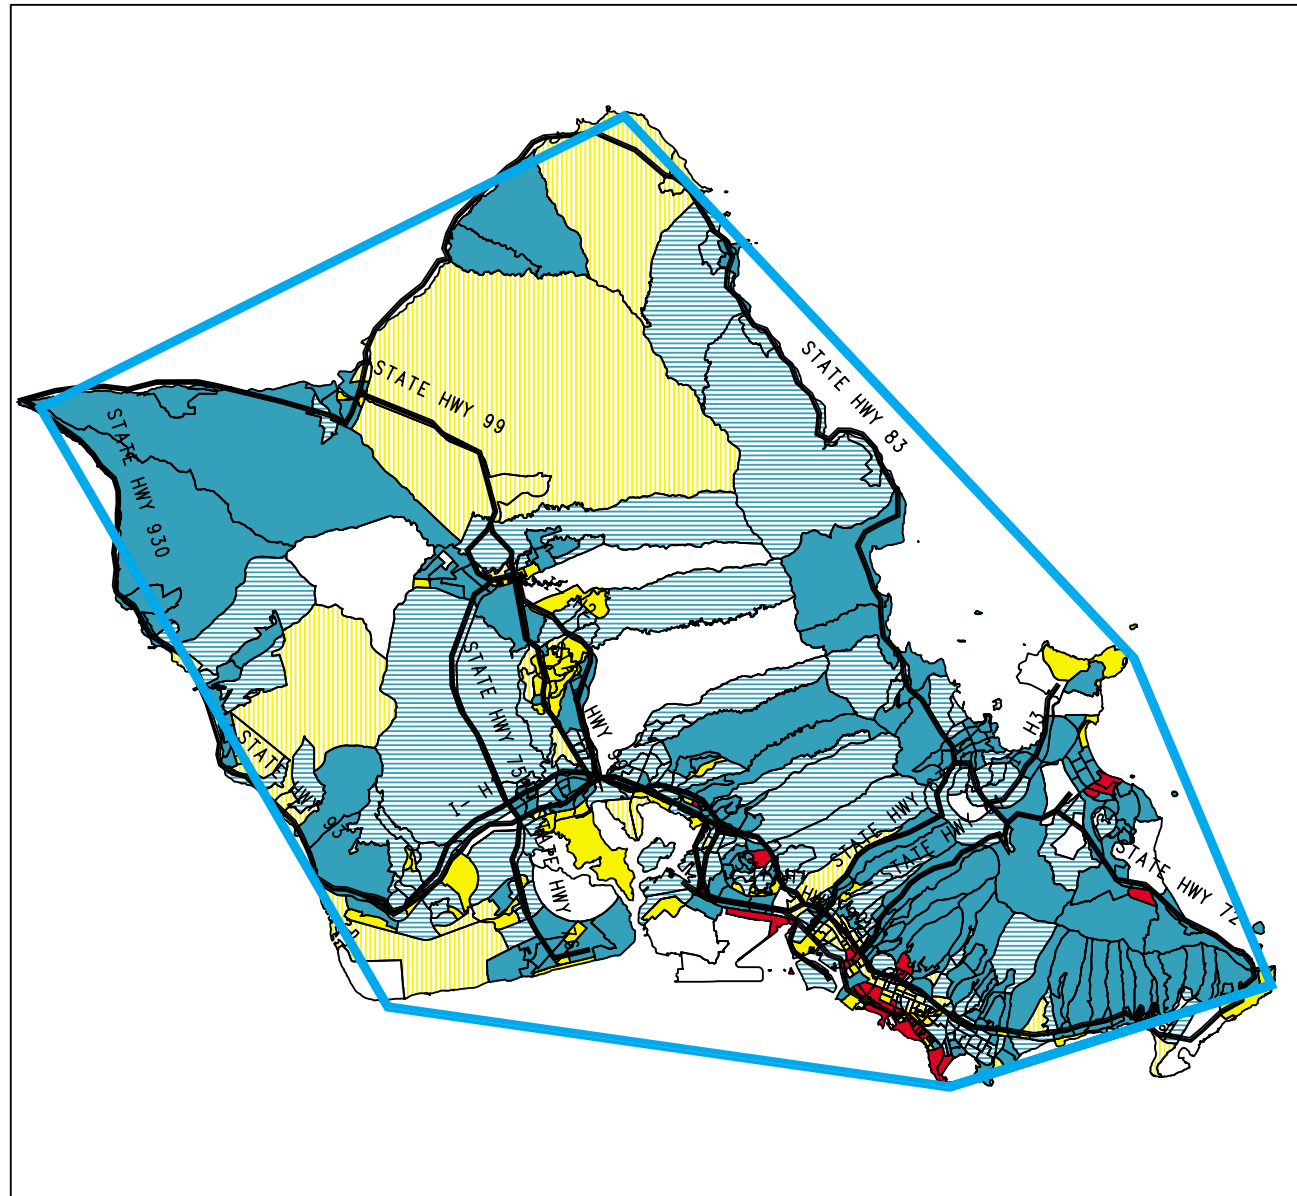

National Average: \$80,853

Study Area

Major Highways

Only areas with at least 10 households shown

HAWAII - HONOLULU ENTIRE ISLAND - HONOLULU, HI 96826

MINISTRY AREA BY BLOCK GROUP

ESTIMATED PERCENTAGE
OF 2017 HOUSEHOLDS WITH
LIKELIHOOD OF
NO FAITH INVOLVEMENT

- 0% to 40%
- 40% to 44%
- 44% to 46%
- 46% to 50%
- 50% to 64%

National Average: 34.7%
■ Study Area

— Major Highways

Only areas with at least 10 households shown

HAWAII - HONOLULU ENTIRE ISLAND - HONOLULU, HI 96826

MINISTRY AREA BY BLOCK GROUP

PERCENTAGE OF 2017
POPULATION:
AGES 0-17

National Average: 22.8%

Study Area

Major Highways

Only areas with at least 10 households shown

HAWAII - HONOLULU ENTIRE ISLAND - HONOLULU, HI 96826

MINISTRY AREA BY BLOCK GROUP

PERCENTAGE OF 2017
POPULATION:
AGES 30-49

National Average: 25.5%

Study Area

Major Highways

Only areas with at least 10 households shown

HAWAII - HONOLULU ENTIRE ISLAND - HONOLULU, HI 96826