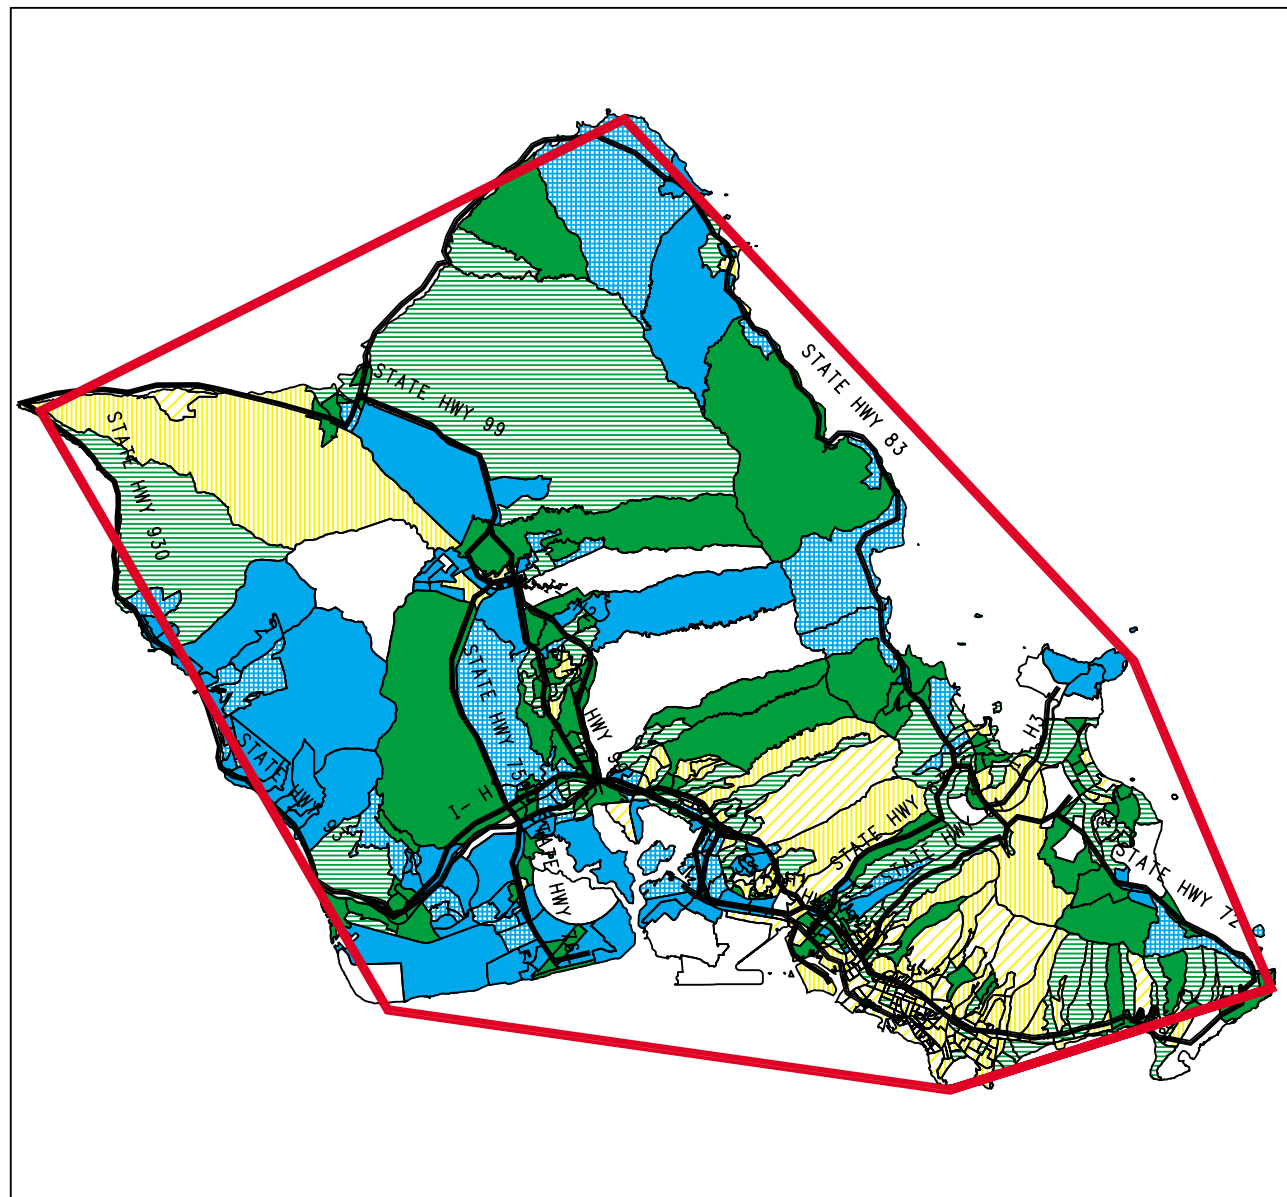

- 0% to 40%
- 40% to 44%
- 44% to 46%
- 46% to 50%
- 50% to 64%

National Average: 34.7%
■ Study Area

— Major Highways

Only areas with at least 10 households shown

HAWAII - HONOLULU ENTIRE ISLAND - HONOLULU, HI 96826

MINISTRY AREA BY BLOCK GROUP

PERCENTAGE OF 2017
POPULATION:
AGES 0-17

National Average: 22.8%

Study Area

Major Highways

Only areas with at least 10 households shown

HAWAII - HONOLULU ENTIRE ISLAND - HONOLULU, HI 96826

MINISTRY AREA BY BLOCK GROUP

PERCENTAGE OF 2017
POPULATION:
AGES 30-49

National Average: 25.5%

Study Area

Major Highways

Only areas with at least 10 households shown

HAWAII - HONOLULU ENTIRE ISLAND - HONOLULU, HI 96826

MINISTRY AREA BY BLOCK GROUP

PERCENTAGE OF 2017
POPULATION:
AGES 18-29

National Average: 16.6%

 Study Area

 Major Highways

Only areas with at least 10 households shown

HAWAII - HONOLULU ENTIRE ISLAND - HONOLULU, HI 96826