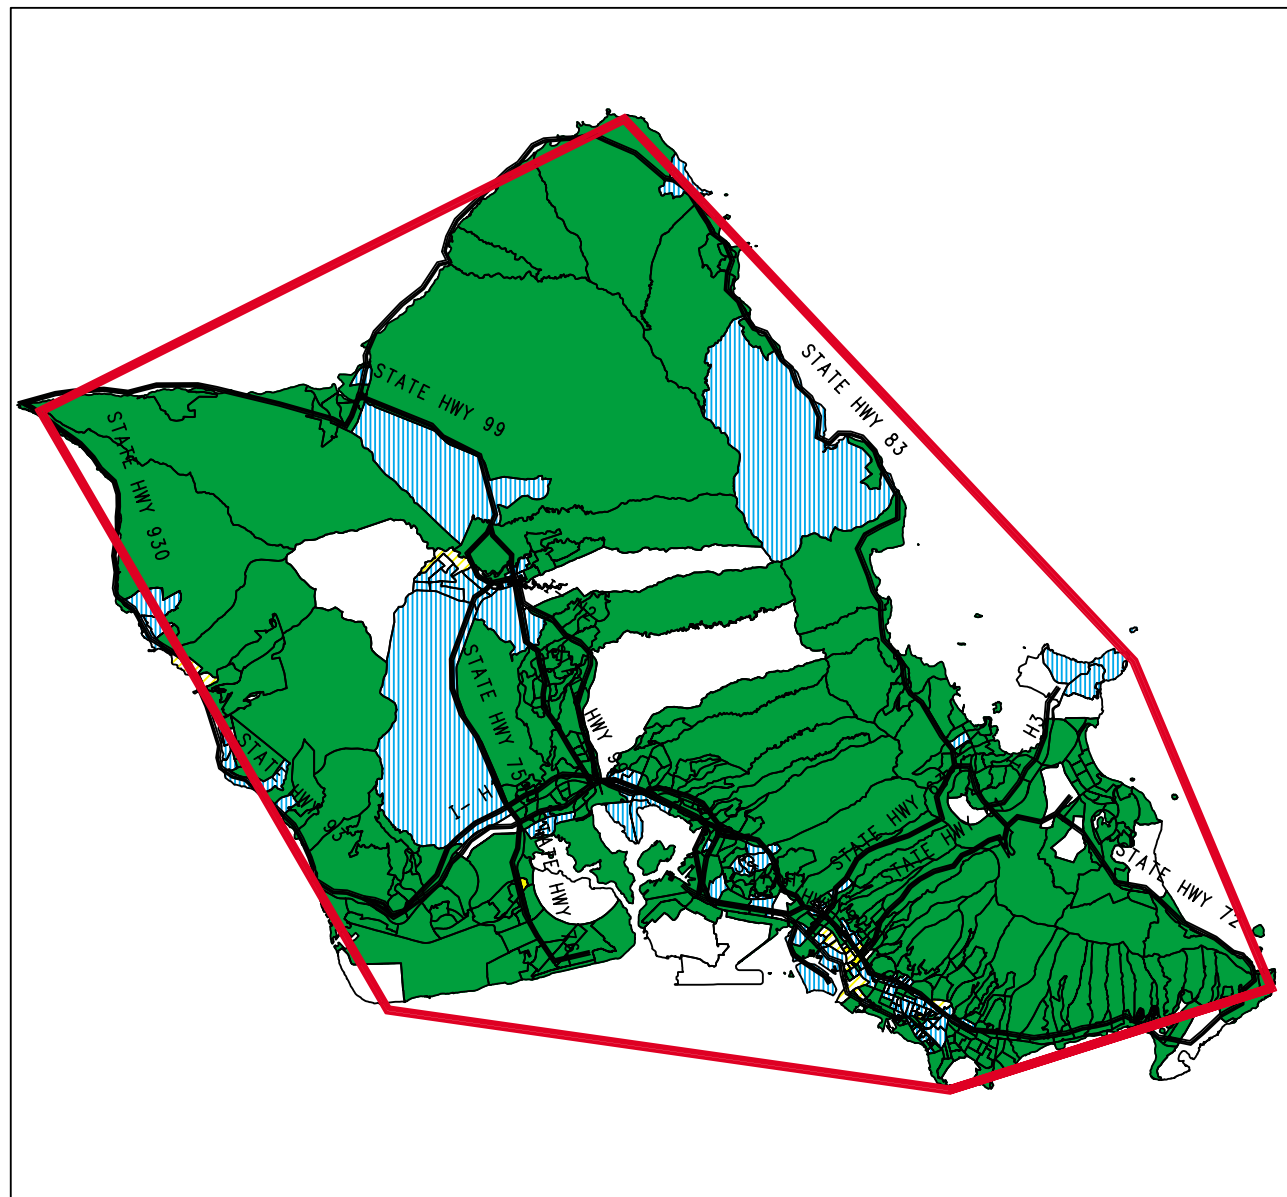

HAWAII - HONOLULU ENTIRE ISLAND - HONOLULU, HI 96826

MINISTRY AREA BY BLOCK GROUP

ESTIMATED 2017 AVERAGE HOUSEHOLD INCOME

- \$27,466 to \$35,000
- \$35,000 to \$50,000
- \$50,000 to \$75,000
- \$75,000 to \$219,730

National Average: \$80,853

Study Area

Major Highways

Only areas with at least 10 households shown

HAWAII - HONOLULU ENTIRE ISLAND - HONOLULU, HI 96826

MINISTRY AREA BY BLOCK GROUP

ESTIMATED PERCENTAGE
OF 2017 HOUSEHOLDS WITH
LIKELIHOOD OF
NO FAITH INVOLVEMENT

- 0% to 40%
- 40% to 44%
- 44% to 46%
- 46% to 50%
- 50% to 64%

National Average: 34.7%
■ Study Area

— Major Highways

Only areas with at least 10 households shown

HAWAII - HONOLULU ENTIRE ISLAND - HONOLULU, HI 96826

MINISTRY AREA BY BLOCK GROUP

PERCENTAGE OF 2017
POPULATION:
AGES 0-17

National Average: 22.8%

Study Area

Major Highways

Only areas with at least 10 households shown

HAWAII - HONOLULU ENTIRE ISLAND - HONOLULU, HI 96826